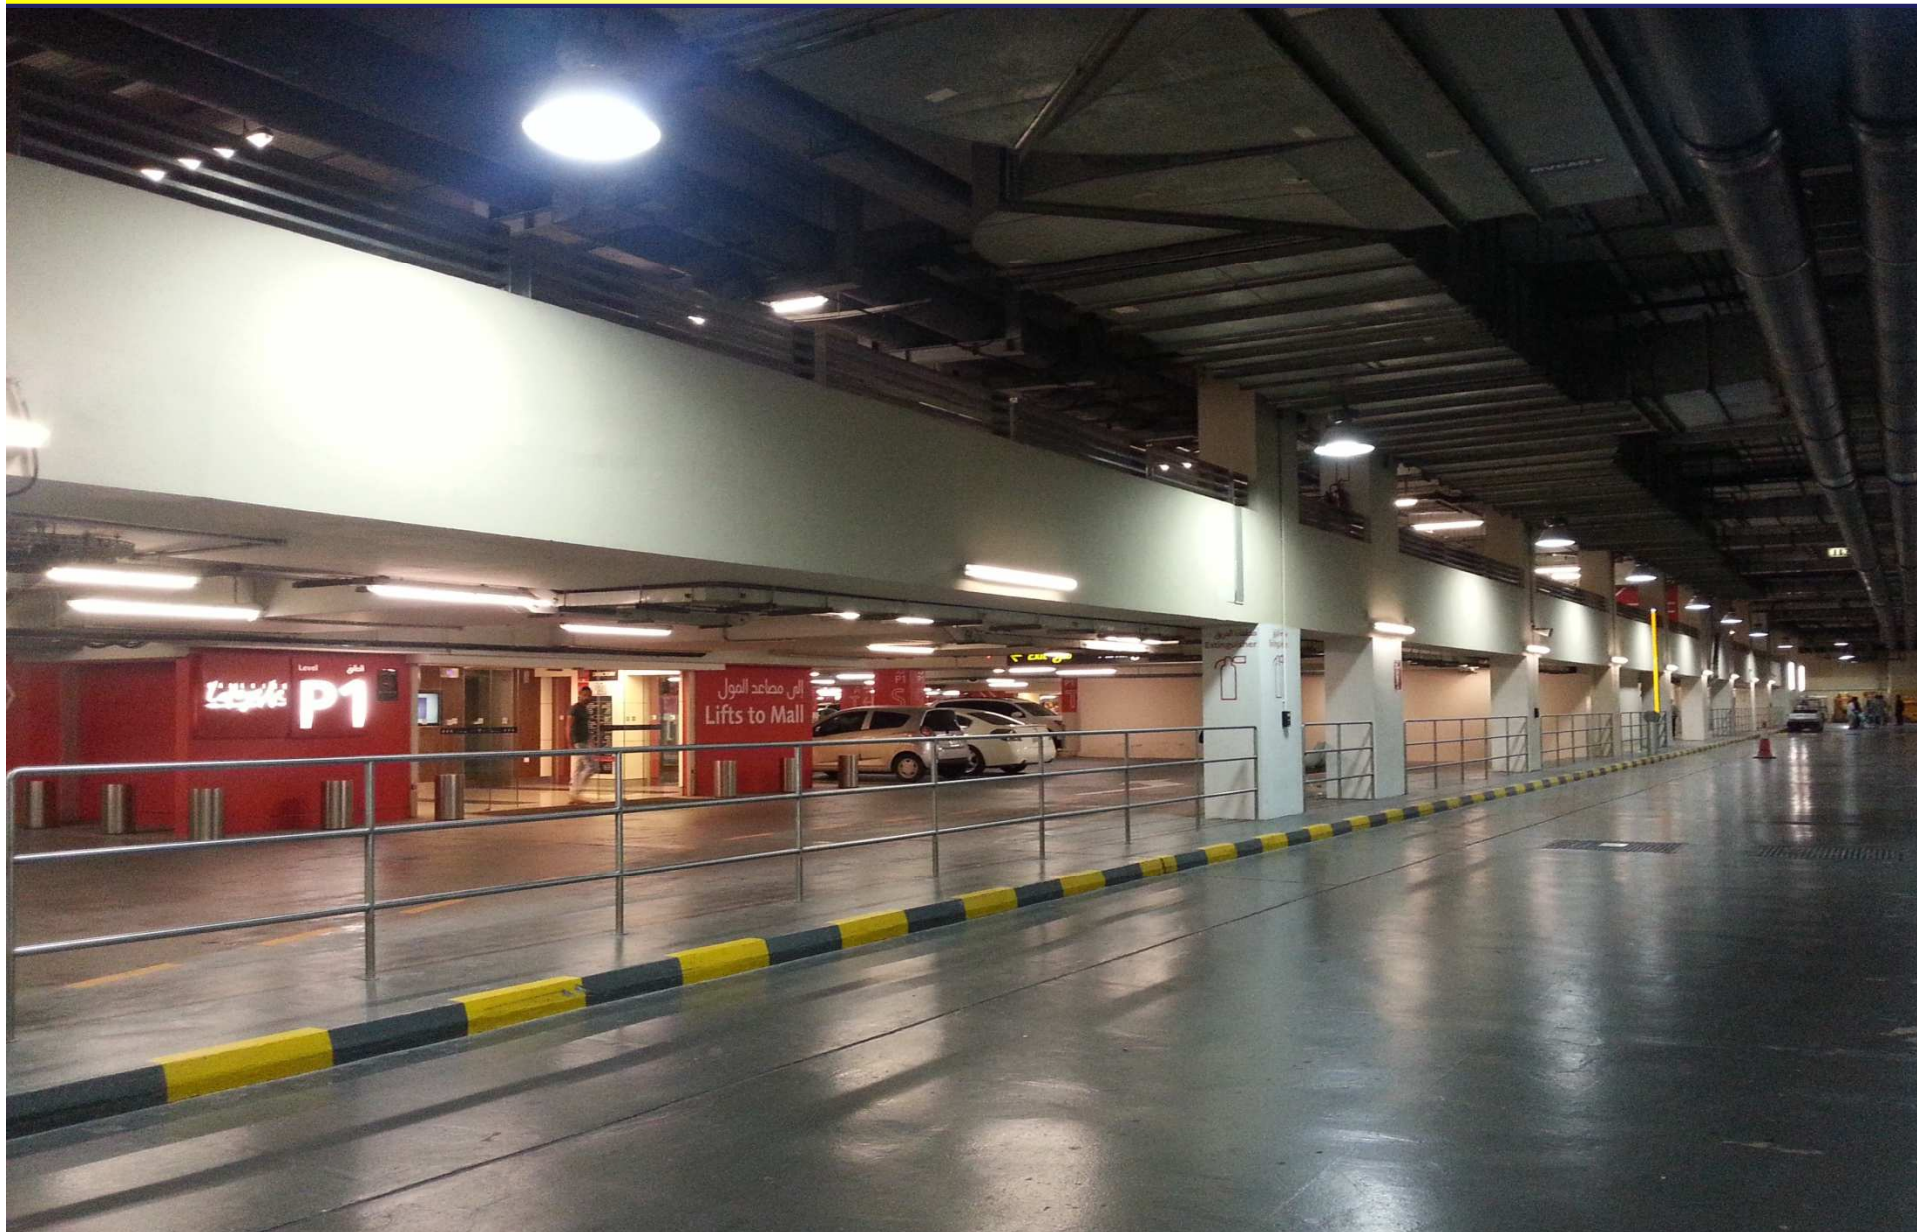

Project Cases in UAE ---LVD LIGHTING

Our Factory and stand show

Dubai Mall(1)

Dubai Mall(2)

Dubai Mall(3)

NAKHEEL Projects

DEWA Projects

Cosco Warehouse- International City, Dubai

Toyota 4S Shop

Demetris-Mytilinelis Supermarket

Stadium in China

A Farm in Holland

Africa Workshop

An India factory

Terminal de Transportes de Bogotá - Proyecto Iluminación Inducción - Coaxesorios

Thank you!